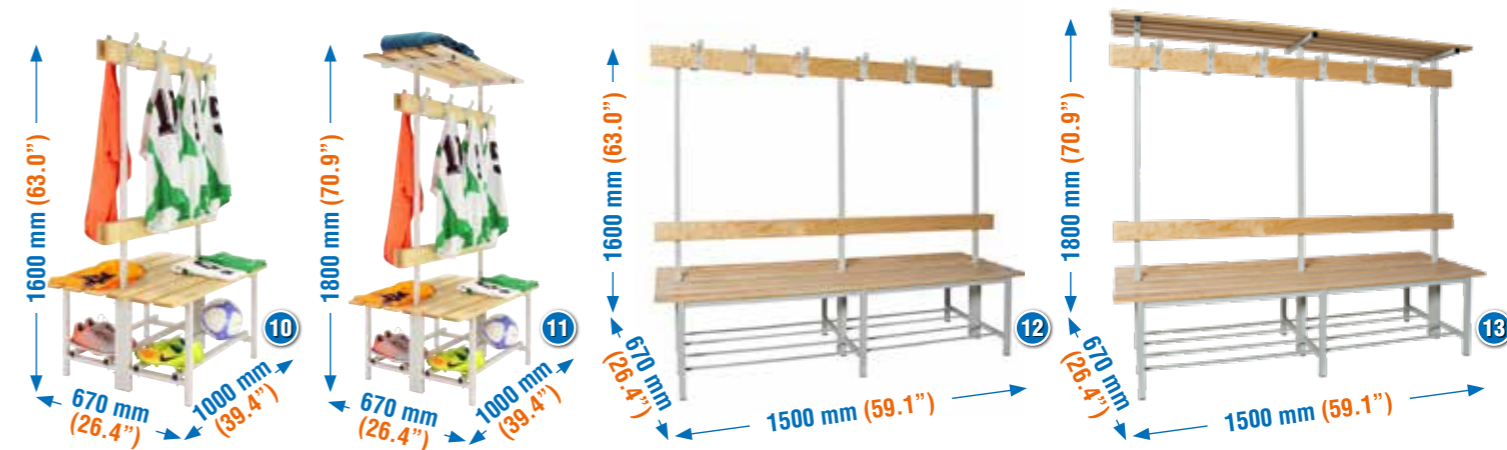

BANCO DE VESTUARIO DESMONTADO SINGLE / CHANGING ROOM BENCH UNASSEMBLED SINGLE / UMKLEIDE-SITZBANK UNMONTIERT SINGLE / BANC VESTIAIRE DÉMONTÉ SINGLE / BANCO DE VESTUÁRIO DESMONTADO SINGLE

MODEL	HxWxD mm (inch)	Kg/Unit (lb/Unit)	PHOTO	EAN Code	€/Unit
P3 SIMONLOCKER DISM. SINGLE BENCH SR 4/1000	1600 x 1000 x 350 (63.0"x39.4"x13.8")	18,00 (39.7)	6	8435104937082	513,49 €
P3 SIMONLOCKER DISM. SINGLE BENCH SR 6/1500	1600 x 1500 x 350 (63.0"x59.1"x13.8")	23,00 (50.7)	8	8435104937099	726,84 €
P3 SIMONLOCKER DISM. SINGLE BENCH CR 4/1000	1800 x 1000 x 350 (70.9"x39.4"x13.8")	21,00 (46.3)	7	8435104937112	650,61 €
P3 SIMONLOCKER DISM. SINGLE BENCH CR 6/1500	1800 x 1500 x 350 (70.9"x59.1"x13.8")	28,00 (61.7)	9	8435104937129	866,23 €